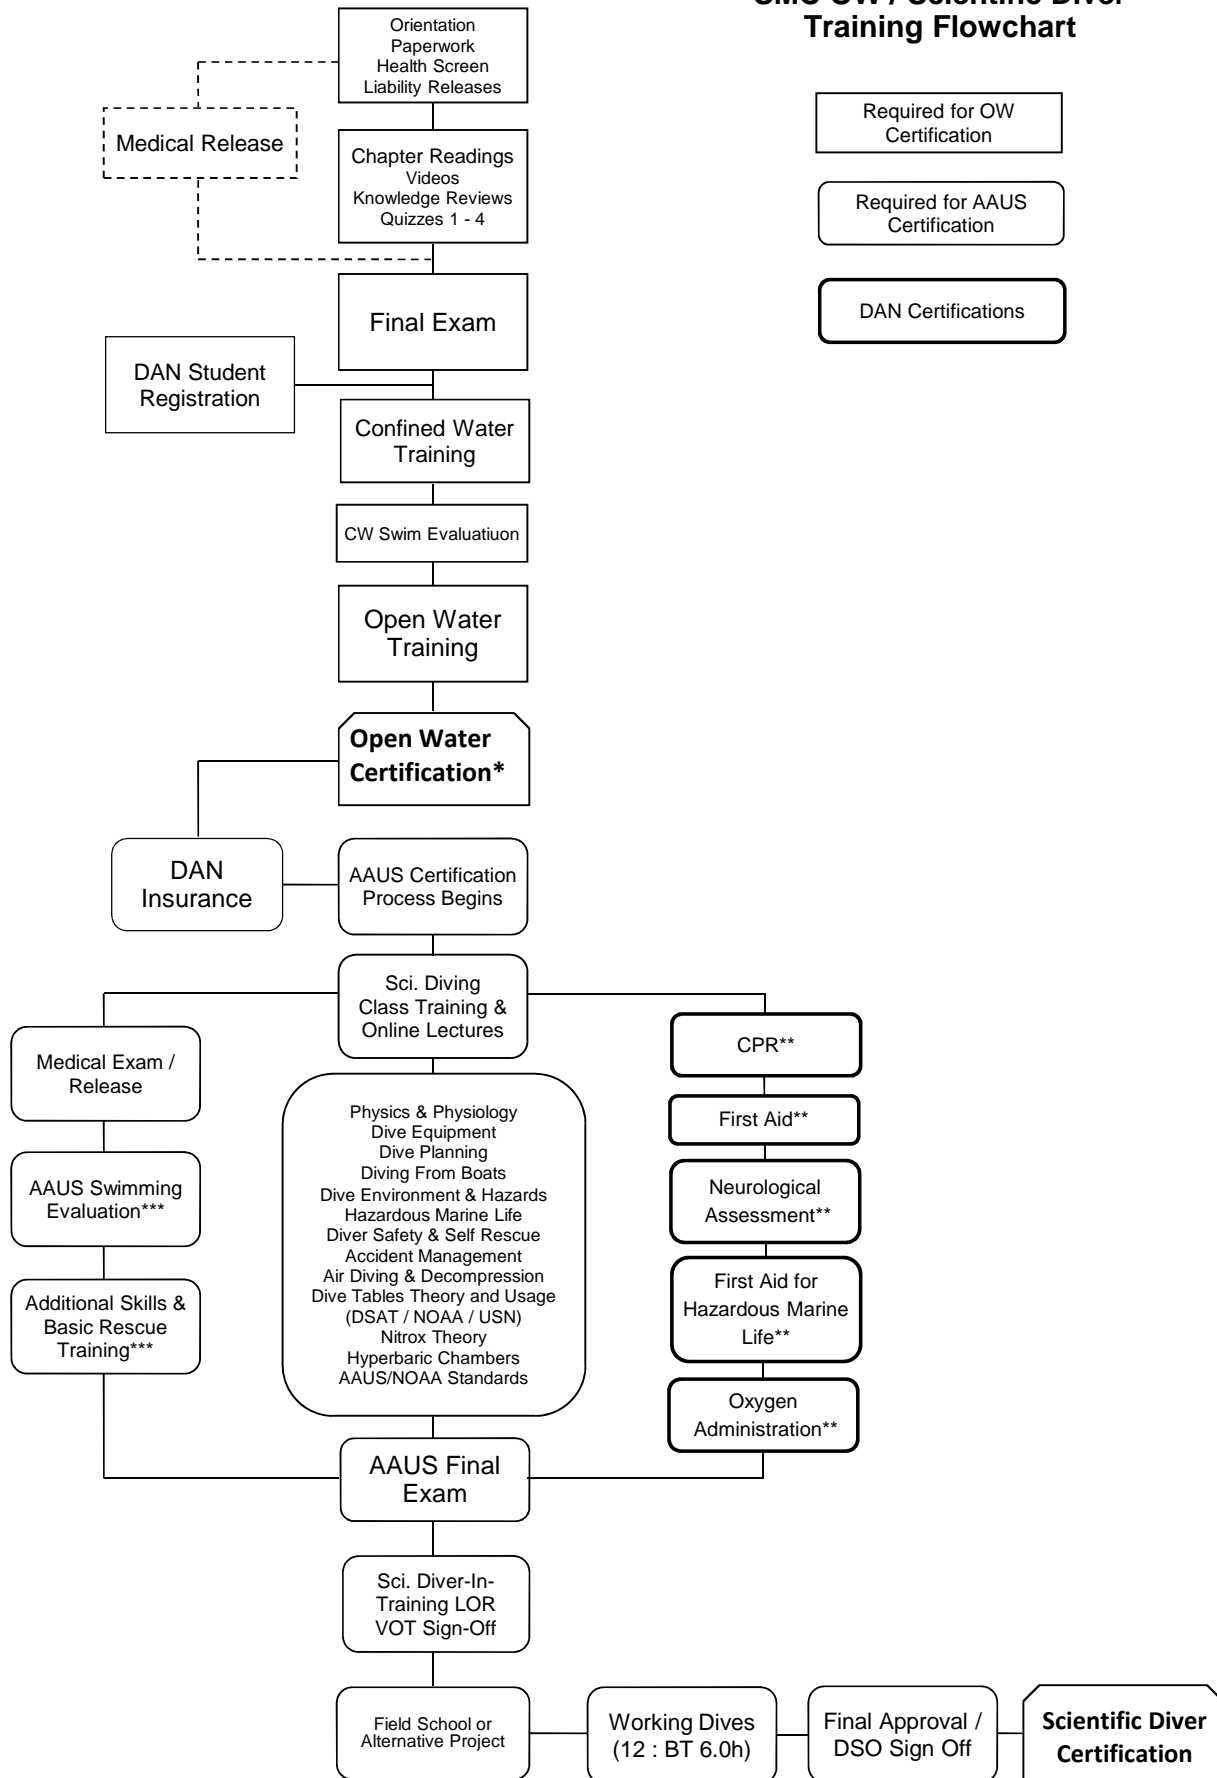

SMC OW / Scientific Diver Training Flowchart

* Checkout dive required for divers not certified at SMC who are pursuing AAUS certification.

** Current Certification required, diver may supply proof of current certification to meet training requirement.

*** Refer to SMC Diving Safety Manual for specific requirements.